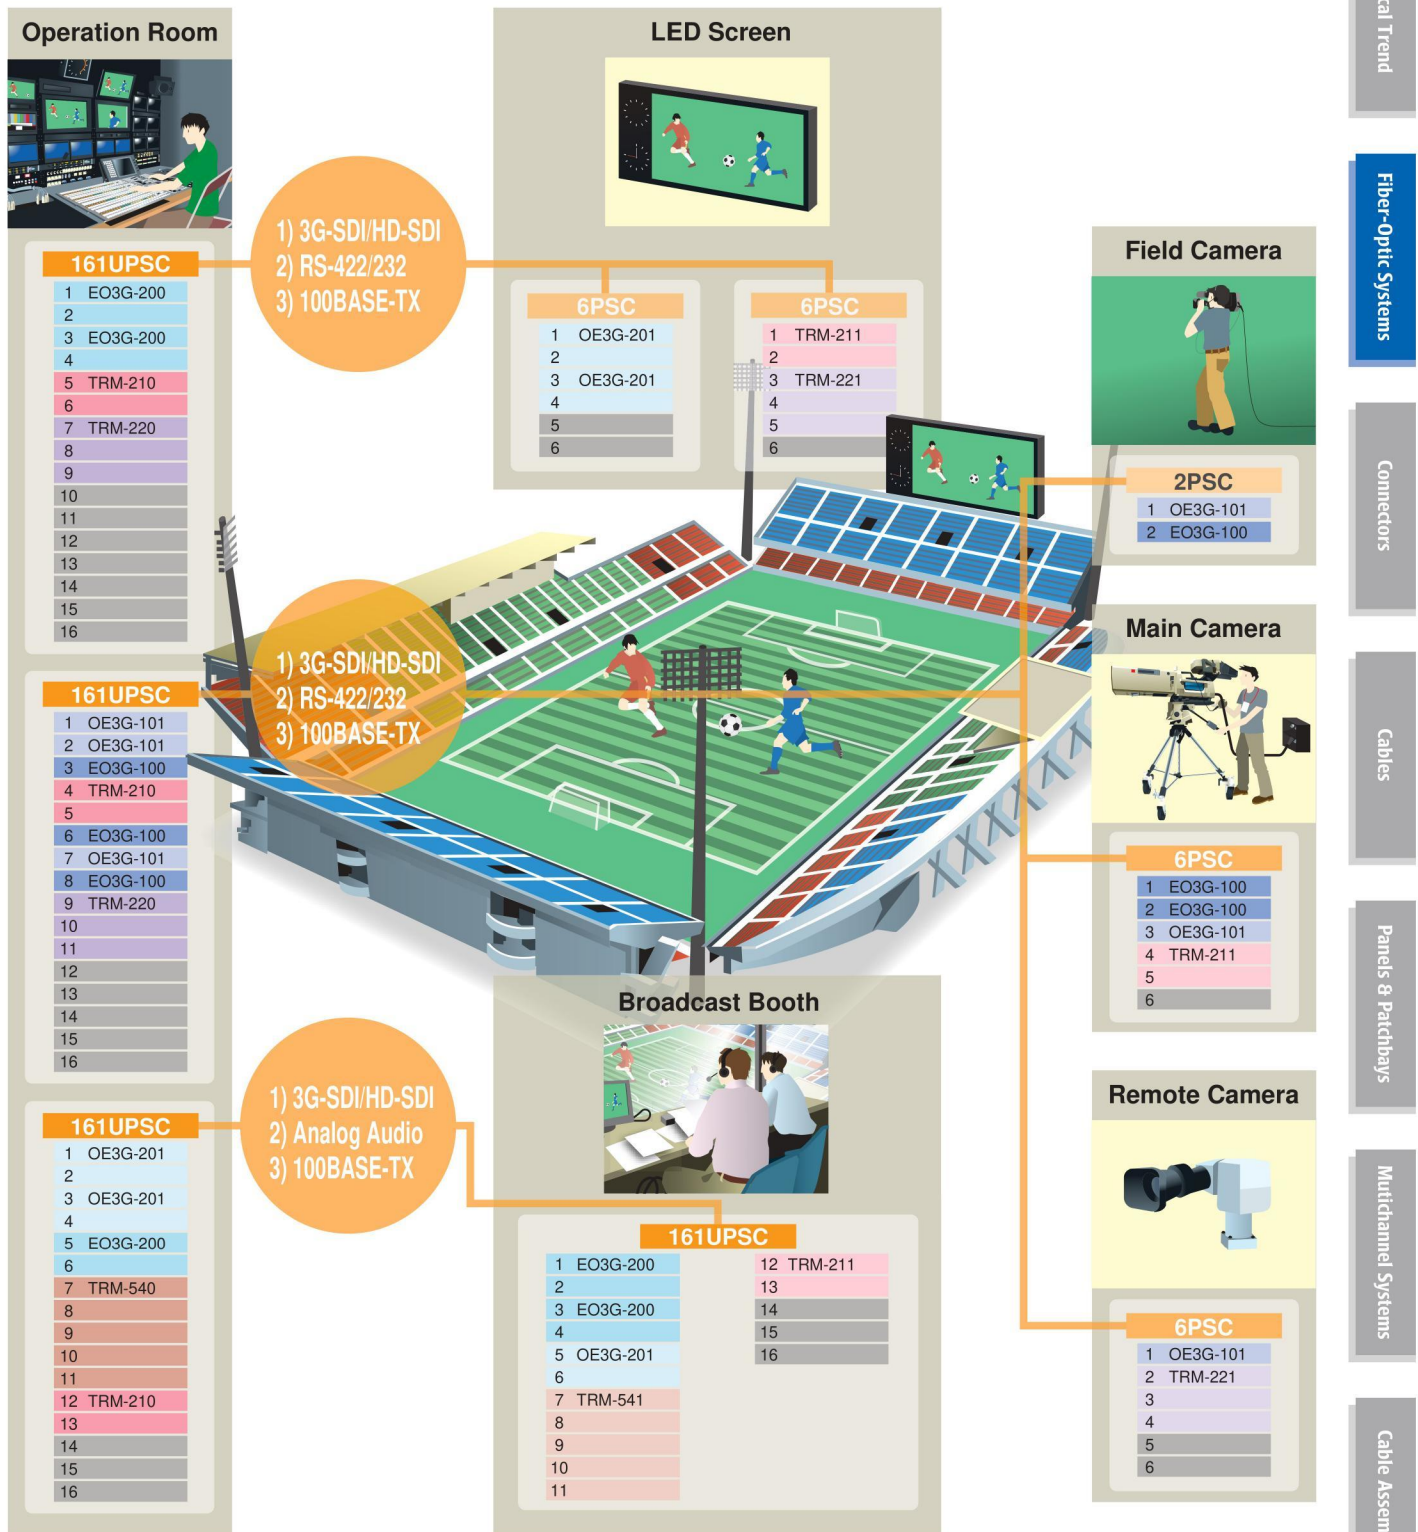

Welcome to a Canare EO/OE Stadium

Please take a look at how a Canare EO/OE system fits perfectly in a modern stadium that handles variety of signal formats such as 3G-SDI/HD-SDI, RS-422/232, 100BASE-TX, and analog audio.

Canare EO/OE products offer smart solutions to stadium or arena AV systems which require broadcast quality video, audio, and data signals. Plug-and-play modular style optical converters can be easily installed. Fiber optic cable based distribution has many advantages, such as long distance transmission, low latency, noise free, and much more!